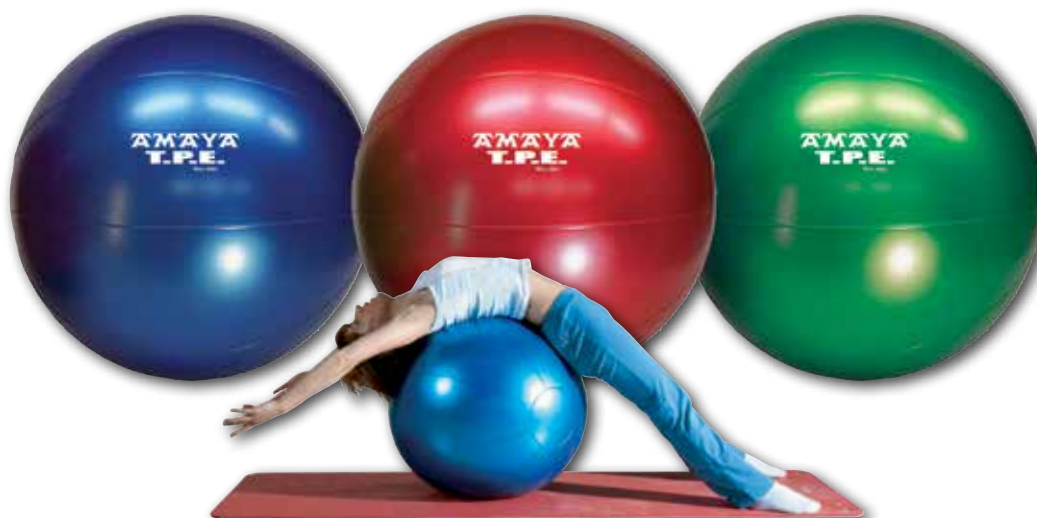

51010100 Pelotones TPE "fitness ball" anti-explisión, gimnasia y terapia medicinal Ø 45 cm.

Flexi TPE balls for aerobic, gymnastics and medicinal therapy Ø 45 cm.

51020100 Pelotones TPE "fitness ball" anti-explisión, gimnasia y terapia medicinal Ø 55 cm.

Flexi TPE balls for aerobic, gymnastics and medicinal therapy Ø 55 cm.

51030100 Pelotones TPE "fitness ball" anti-explisión, gimnasia y terapia medicinal Ø 65 cm.

Flexi TPE balls for aerobic, gymnastics and medicinal therapy Ø 65 cm.

51040100 Pelotones TPE "fitness ball" anti-explisión, gimnasia y terapia medicinal Ø 75 cm.

Flexi TPE balls for aerobic, gymnastics and medicinal therapy Ø 75 cm.

51050100 Pelotones TPE "fitness ball" anti-explisión, gimnasia y terapia medicinal Ø 85 cm.

Flexi TPE balls for aerobic, gymnastics and medicinal therapy Ø 85 cm.

51060100 Pelotones TPE "fitness ball" anti-explisión, gimnasia y terapia medicinal Ø 95 cm.

Flexi TPE balls for aerobic, gymnastics and medicinal therapy Ø 95 cm.

51065100 Pelotones TPE "fitness ball" anti-explisión, gimnasia y terapia medicinal Ø 120 cm.

Flexi TPE balls for aerobic, gymnastics and medicinal therapy Ø 120 cm.